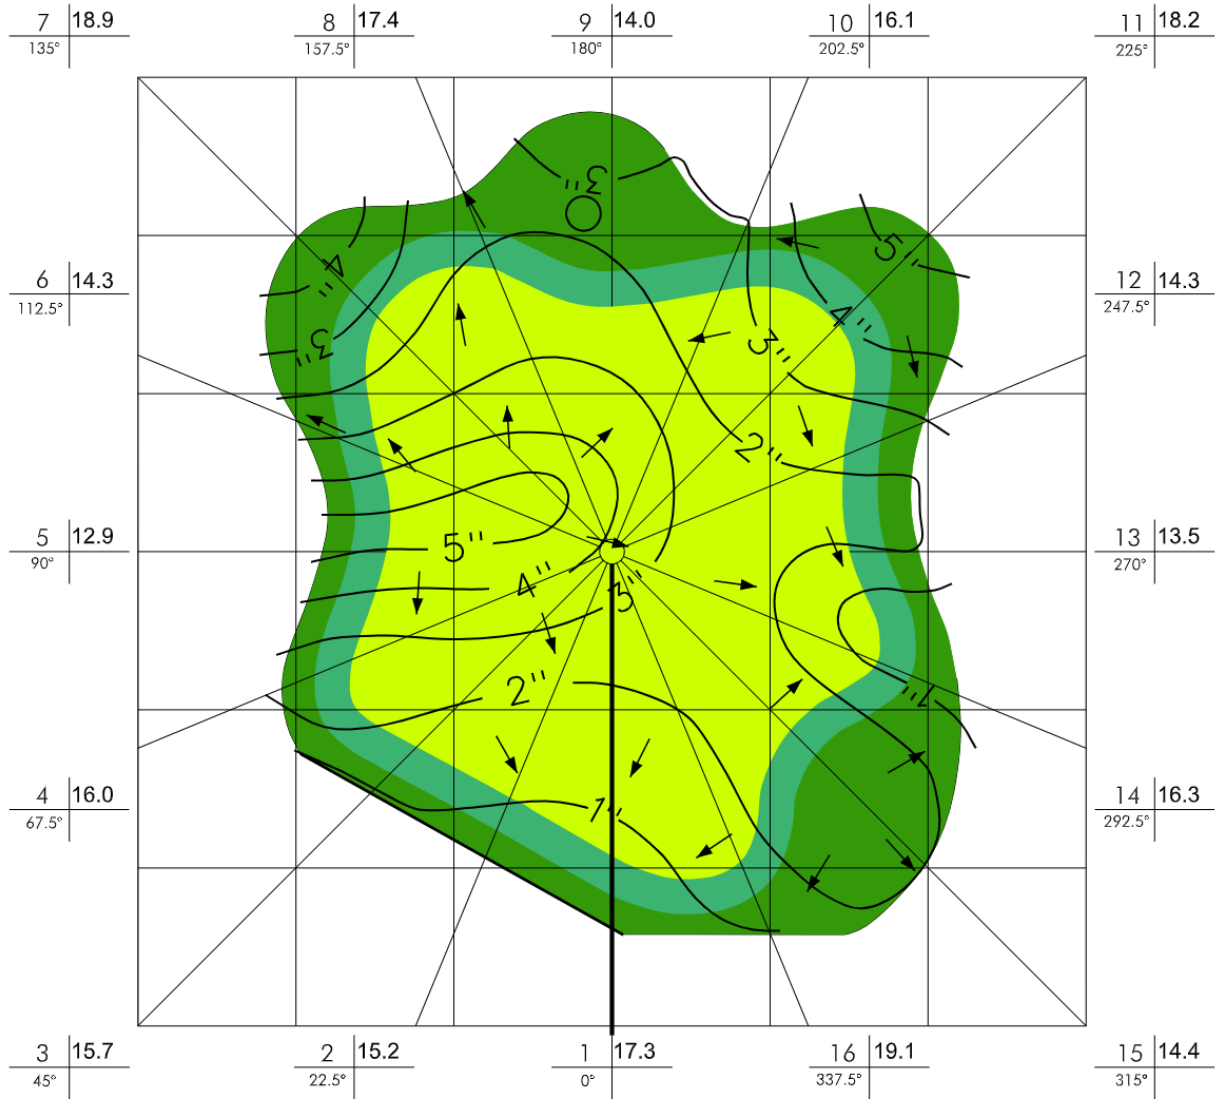

1,450 S.F. Total

SIZES	
GREEN:	795 S.F.
COLLAR:	235 S.F.
ROUGH:	420 S.F.
TOTAL:	1,450 S.F.

KEY

STATION	DISTANCE
DEGREES	ELEVATION

Center Line of Play

Scale 1" = 10'
8/17/22